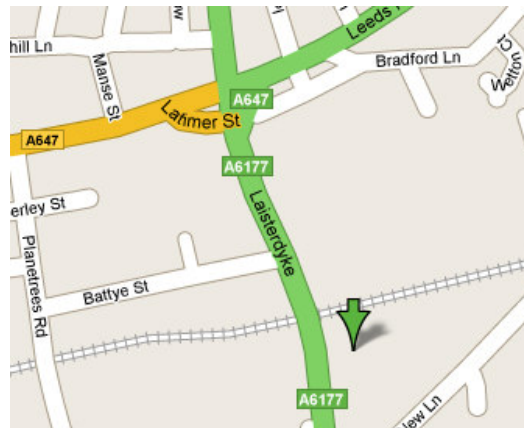

How To Find: BTAL

BTAL House
Sticker Lane
Laisterdyke
Bradford
BD4 8AT
Tel: 01274 668149

From M1:

Leave the M1 at junction 42 onto the M62 in the direction of Bradford and Manchester. Then follow the directions from M62.

From M62:

Leave the M62 at junction 26 onto the M606 in the direction of Bradford. Then follow the directions from M606.

From M606:

Towards the end of the M606 the road splits into 3 lanes. Stay in right lanes following signs for A6177/Ring Road East. Follow the road round onto the A6177 Ring Road (signposted Airport) Continue on this road and straight through the set of traffic lights and the next roundabout which will bring you onto Sticker Lane.

Continue along Sticker Lane, past a number of JCT 600 motor dealerships and follow the road round to the left and you will see BTAL Training Centre on your right.

From A1 North:

Leave the A1 onto the A59 (signposted Harrogate) and follow it until you reach the A658 (signposted Bradford). Follow the A658 for approximately 25 miles (past the Airport) until you reach a set of traffic lights (opposite the 'Robin Hood' public house) where it is crossed by the A6177 ring road.

Turn left and continue along the A6177 to the third set of traffic lights (opposite a retail store called 'Mr Value').

Go straight over these traffic lights on to Sticker Lane. BTAL will be seen set back on your left after a quarter of a mile.