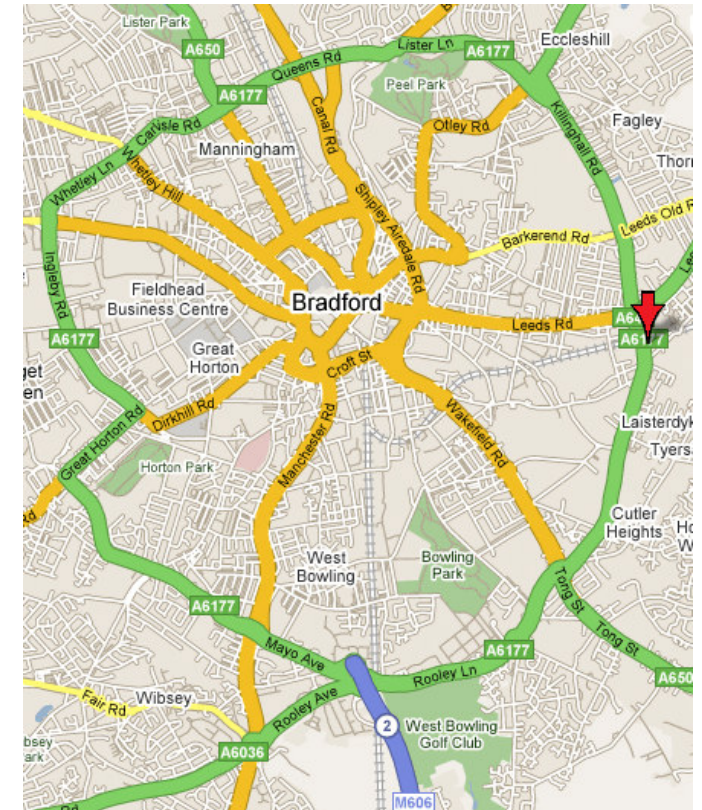

How To Find: BTAL

BTAL House
Sticker Lane
Laisterdyke
Bradford
BD4 8AT
Tel: 01274 668149

From M1:

Leave the M1 at junction 42 onto the M62 in the direction of Bradford and Manchester. Then follow the directions from M62.

From M62:

Leave the M62 at junction 26 onto the M606 in the direction of Bradford. Then follow the directions from M606.

From M606:

Towards the end of the M606 the road splits into 3 lanes. Stay in right lanes following signs for A6177/Ring Road East. Follow the road round onto the A6177 Ring Road (signposted Airport) Continue on this road and straight through the set of traffic lights and the next roundabout which will bring you onto Sticker Lane.

Continue along Sticker Lane, past a number of JCT 600 motor dealerships and follow the road round to the left and you will see BTAL Training Centre on your right.

From A1 North:

Leave the A1 onto the A59 (signposted Harrogate) and follow it until you reach the A658 (signposted Bradford). Follow the A658 for approximately 25 miles (past the Airport) until you reach a set of traffic lights (opposite the 'Robin Hood' public house) where it is crossed by the A6177 ring road.

Turn left and continue along the A6177 to the third set of traffic lights (opposite a retail store called 'Mr Value').

Go straight over these traffic lights on to Sticker Lane. BTAL will be seen set back on your left after a quarter of a mile.