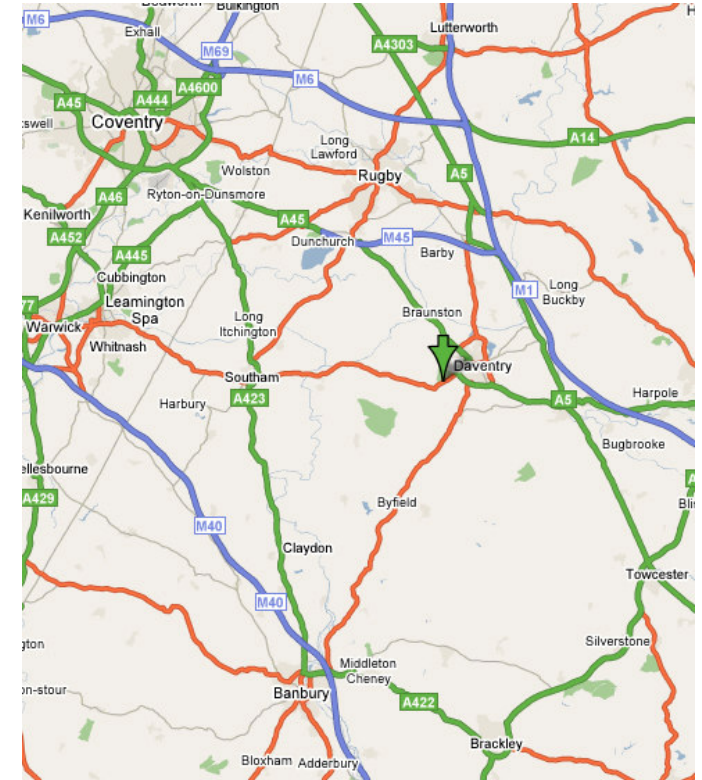

SUCCESS
UNLIMITED