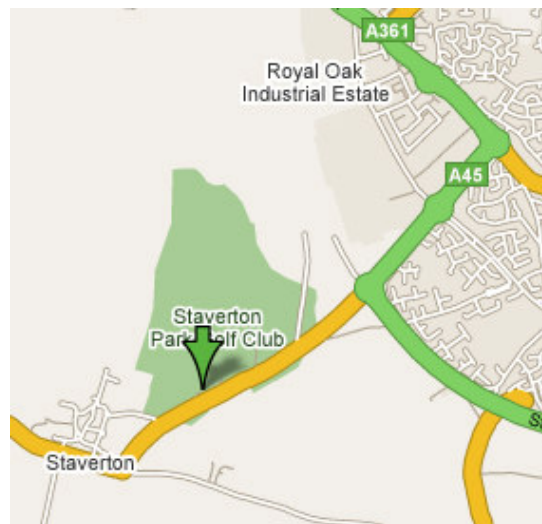

How To Find: Staverton Park

Staverton Park
Staverton
Daventry
Northamptonshire
NN11 6JT
Tel: 0870 6091156

From M1 South:

Leave the M1 at junction 16. Follow the A45 to Daventry. Follow signs for the A425 towards Leamington Spa and Staverton. Staverton Park is located on the right-hand side, about half a mile from the outskirts of Daventry

From M1 North:

Leave the M1 at junction 18. Leave the motorway and follow the A361 to Daventry. Follow signs for A425 towards Leamington Spa and Staverton. Staverton Park is located on the right-hand side, about half a mile from the outskirts of Daventry.

From M40:

Leave the M40 at junction 11 and follow the A361 to Daventry. After approximately 16 miles and after Badby village, turn left at signpost for Staverton. Follow road, until small roundabout, turn right at roundabout Staverton Park is located half a mile on the left.

Please note:

Staverton Park operates a security gate for entrance to the venue. Please have your joining instructions or another form of identity to hand when you reach the main gate.