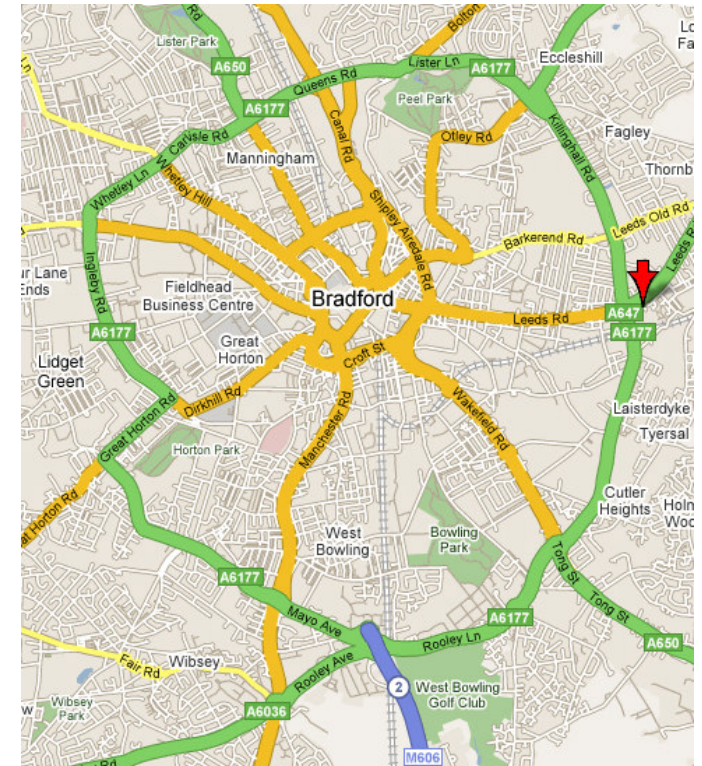

From M62:

Leave the M62 at junction 26 onto the M606 in the direction of Bradford. Then follow the directions from M606.

From M606:

Towards the end of the M606 the road splits into 3 lanes. Stay in right lanes following signs for A6177/Ring Road East. Follow the road round onto the A6177 Ring Road (signposted Airport) Continue on this road and straight through the set of traffic lights and the next roundabout which will bring you onto Sticker Lane. Continue along Sticker Lane (past a number of JCT 600 motor dealerships) until you reach a set of traffic lights (opposite a retail store called 'Mr Value'). Turn right at these traffic lights onto Leeds Road.

Take the next right turn (opposite the Yorkshire Bank) into Bradford Lane. Lyceum House is the large white building on your right.

From A1 North:

Leave the A1 onto the A59 (signposted Harrogate) and follow it until you reach the A658 (signposted Bradford). Follow the A658 for approximately 25 miles (past the Airport) until you reach a set of traffic lights (opposite the 'Robin Hood' public house) where it is crossed by the A6177 ring road.

Turn left and continue along the A6177 to the third set of traffic lights (opposite a retail store called 'Mr Value'). Turn left at these lights onto Leeds Road.

Take the next turning right (opposite the Yorkshire Bank) into Bradford Lane. Lyceum House is the large white building on your right.

For Sat-Nav or internet directions,
use Postcode:

BD3 8LW

'Success Unlimited' is the trading style of Contact Training and Consultancy Ltd.
Lyceum House, Leeds Road, Bradford Lane, Bradford, BD3 8LW.
Tel: 01274 406406 Fax: 01274 406400 Email: mail@success-unlimited.co.uk