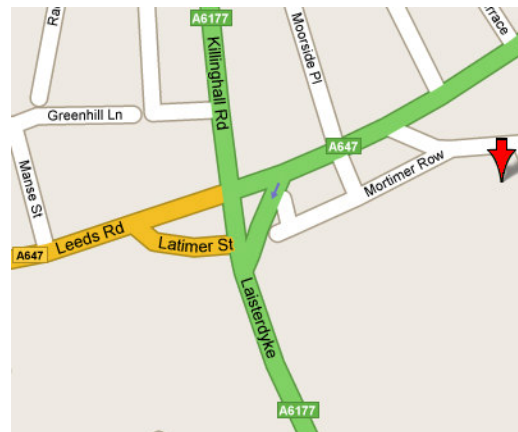

### From M606:

Towards the end of the M606 the road splits into 3 lanes. Stay in right lanes following signs for A6177/Ring Road East. Follow the road round onto the A6177 Ring Road (signposted Airport) Continue on this road and straight through the set of traffic lights and the next roundabout which will bring you onto Sticker Lane. Continue along Sticker Lane (past a number of JCT 600 motor dealerships) until you reach a set of traffic lights (opposite a retail store called 'Mr Value'). Turn right at these traffic lights onto Leeds Road.

Take the next right turn (opposite the Yorkshire Bank) into Bradford Lane. Lyceum House is the large white building on your right.

### From A1 North:

Leave the A1 onto the A59 (signposted Harrogate) and follow it until you reach the A658 (signposted Bradford). Follow the A658 for approximately 25 miles (past the Airport) until you reach a set of traffic lights (opposite the 'Robin Hood' public house) where it is crossed by the A6177 ring road.

Turn left and continue along the A6177 to the third set of traffic lights (opposite a retail store called 'Mr Value'). Turn left at these lights onto Leeds Road.

Take the next turning right (opposite the Yorkshire Bank) into Bradford Lane. Lyceum House is the large white building on your right.